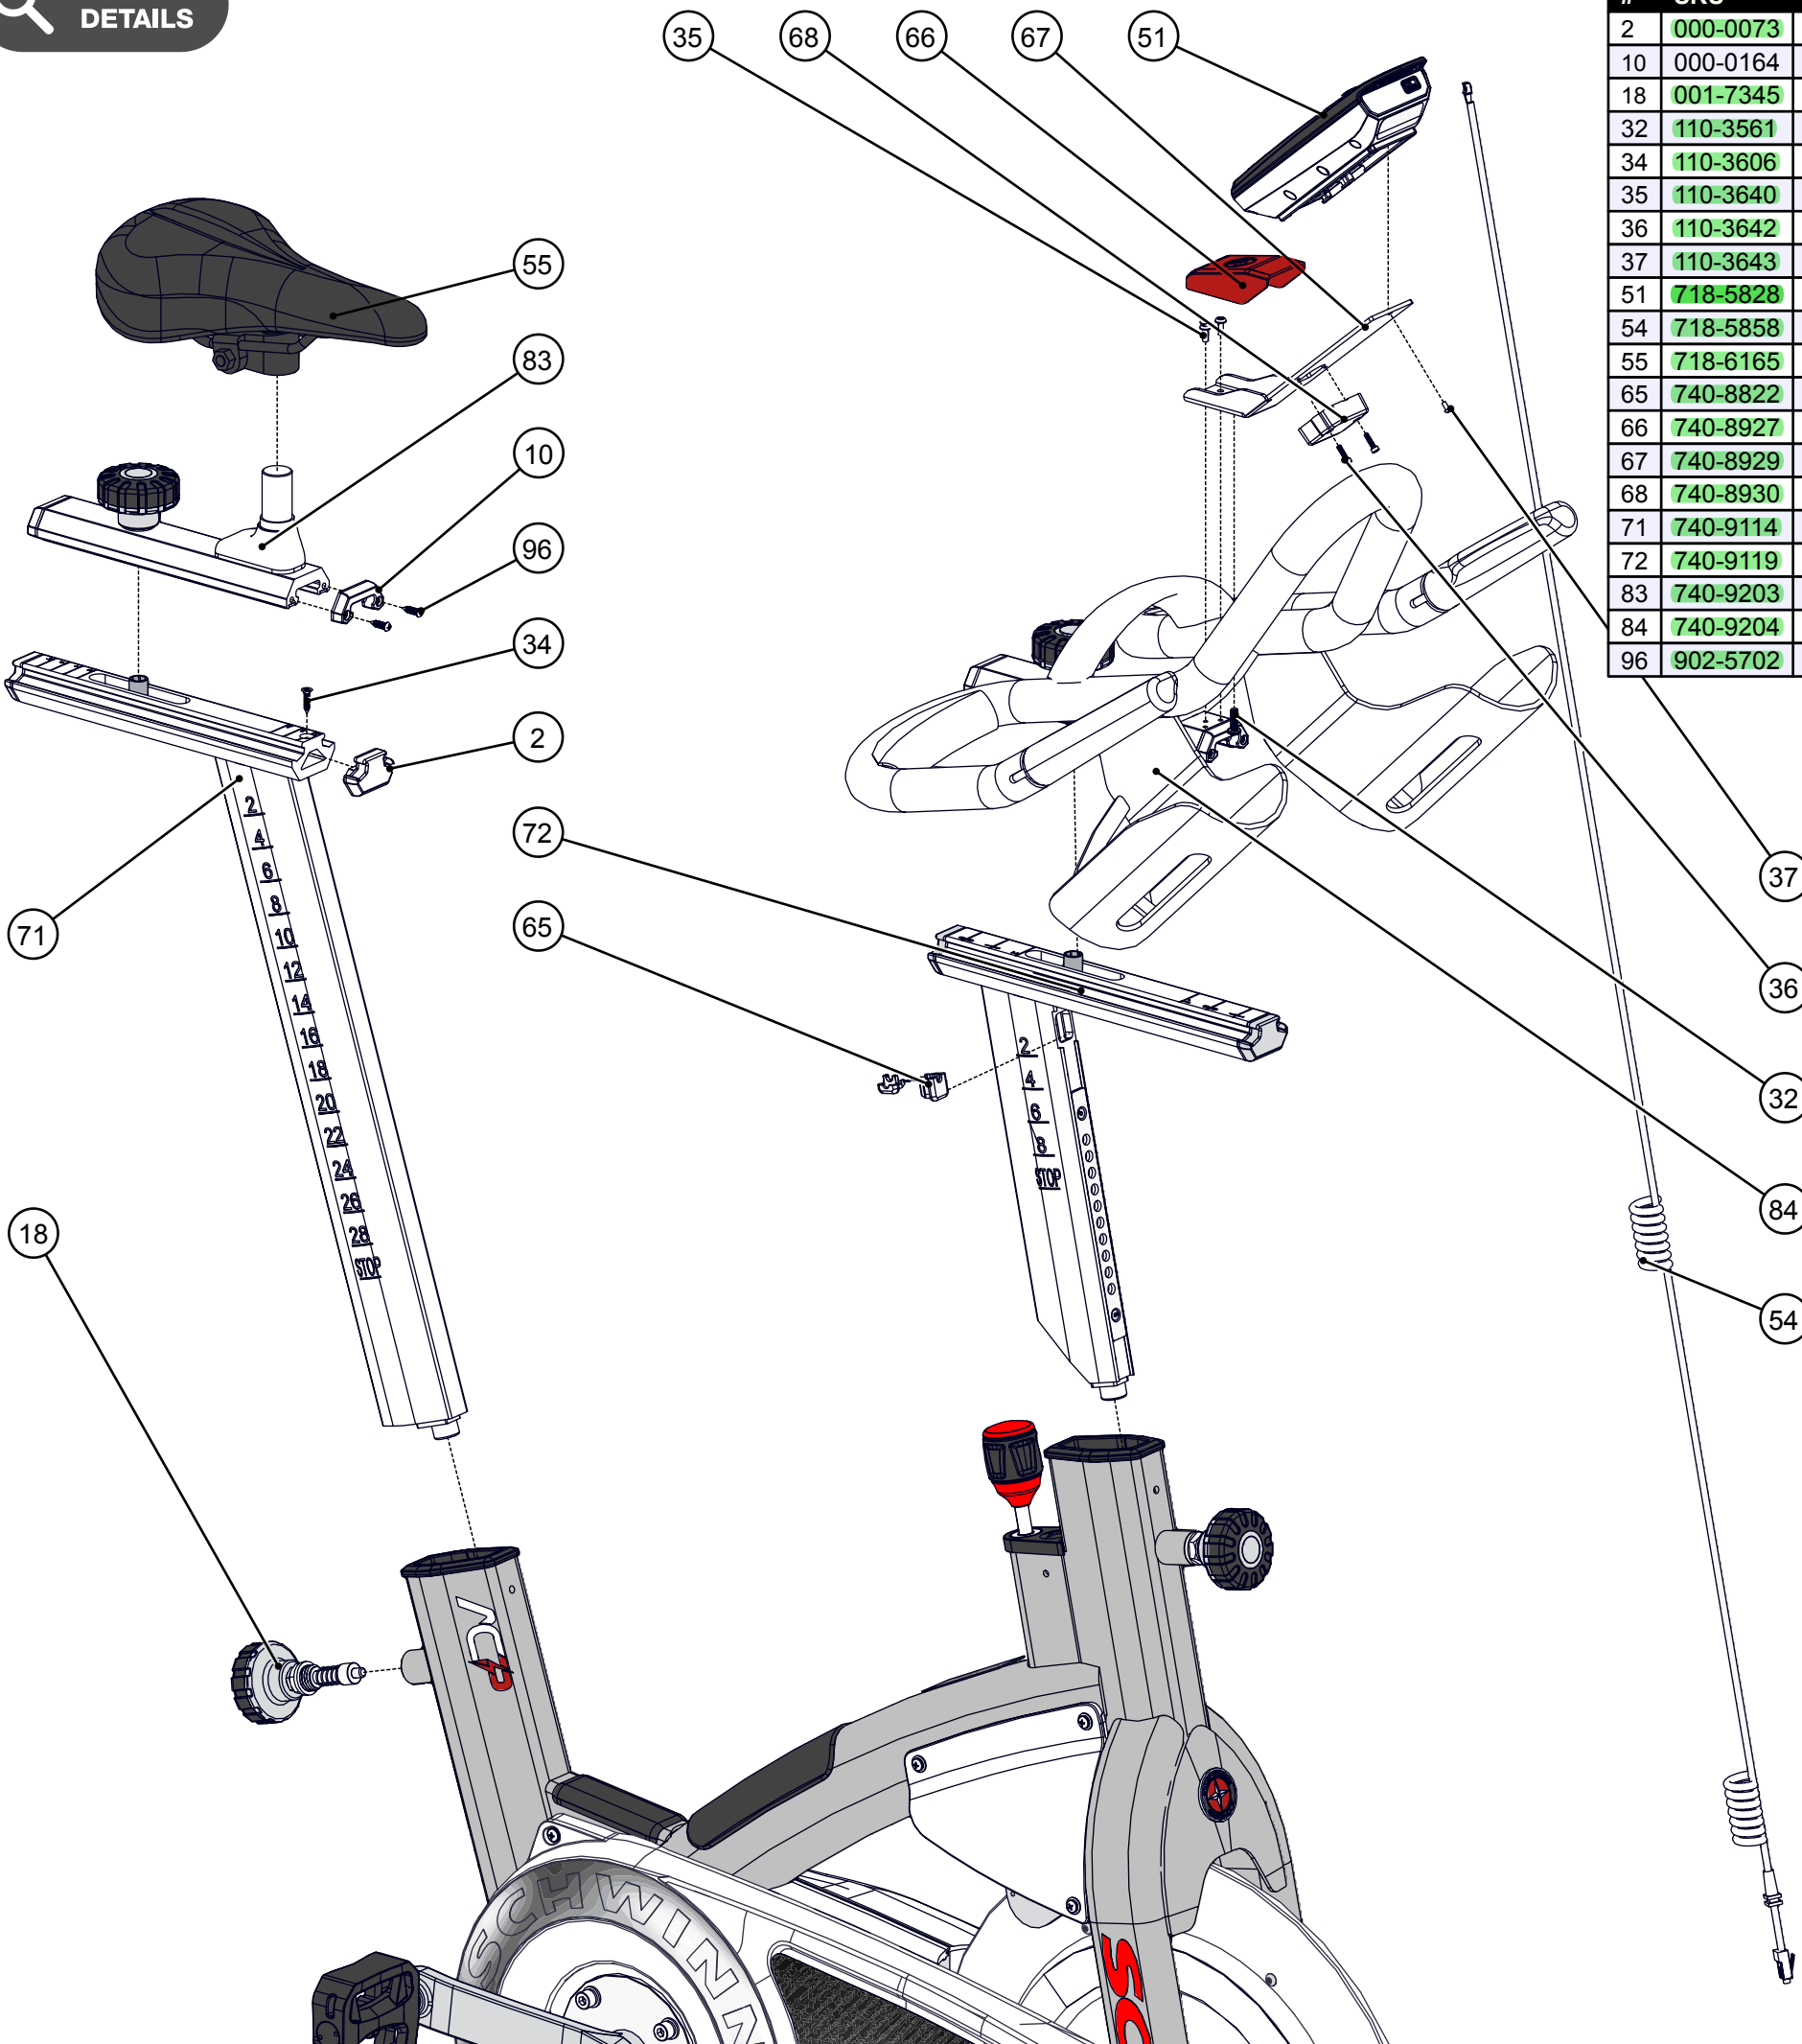

ZOOM FOR
DETAILS

#	SKU	Qty	Description
2	000-0073	6	END CAP, LOWER SLIDE FORE AFT ADJ
10	000-0164	4	END CAP, FORE AFT SLIDE
18	001-7345	2	KNOB, POP PIN, LONG, ASSEMBLY, SCHWINN
32	110-3561	15	SCREW, M5x0.8, 16mm, PHM, PH, SS, BO
34	110-3606	7	SCREW, M4.2, 19mm, FHT, PH, SS
35	110-3640	3	SCREW, PHP, M4x0.7x10, SS
36	110-3642	2	SCREW, M3X0.5,12mm, SHC, HK, SS,GR 8.8
37	110-3643	1	SCREW, M3X0.5,6mm,RHM,PH,SS
51	718-5828	1	SCHWINN ECHELON 2G
54	718-5858	1	CABLE, CONSOLE-BOARD, ACPP GEN BIKE
55	718-6165	1	SADDLE, FULL BLACK, AC BIKE
65	740-8822	1	SRB, MPOWER Q, RECTANGLE HOLE
66	740-8927	1	COSMETIC CAP ASSY
67	740-8929	1	MOUNT, M POWER Q
68	740-8930	1	SRB MOUNT, M POWER Q
71	740-9114	1	ASSY, SEAT POST W/WEAR STRIP, ACPP
72	740-9119	1	ASSY, HANDLEBAR TUBE W/WEAR STRIP, ACPP
83	740-9203	1	SEAT SLIDE ASSEMBLY, ACPP
84	740-9204	1	HANDLEBAR ASSEMBLY, ACPP
96	902-5702	8	SCREW, M4.8, 16, PHT, PH, SS